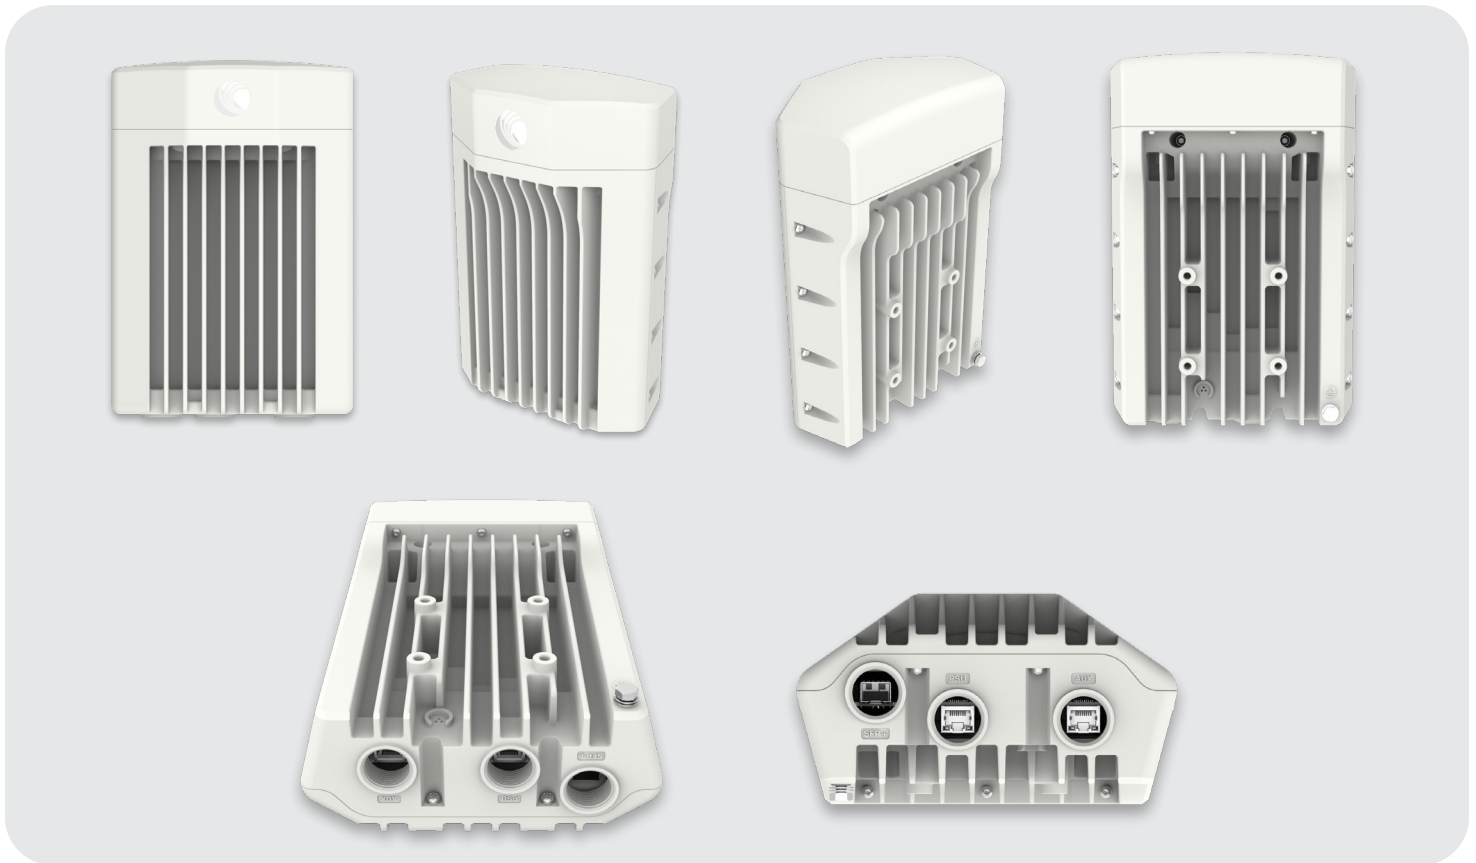

60 GHz cnWave V3000 Client Node

Ordering Information

C600500A004A	60 GHz cnWave V5000 Distribution Node
C600500A005A	60 GHz cnWave V5000 Distribution Node - Israel Only
C000000L136A	Universal Wall Mount Bracket
C000000L137A	Universal Pole Mount Bracket for 1 inch to 3 inch diameter poles

NOTE: Power Supply Unit must be ordered separately.

ABOUT CAMBIUM NETWORKS

Cambium Networks empowers millions of people with wireless connectivity worldwide. Its wireless portfolio is used by commercial and government network operators as well as broadband service providers to connect people, places and things. With a single network architecture spanning fixed wireless and Wi-Fi, Cambium Networks enables operators to achieve maximum performance with minimal spectrum. End-to-end cloud management transforms networks into dynamic environments that evolve to meet changing needs with minimal physical human intervention. Cambium Networks empowers a growing ecosystem of partners who design and deliver gigabit wireless solutions that just work.